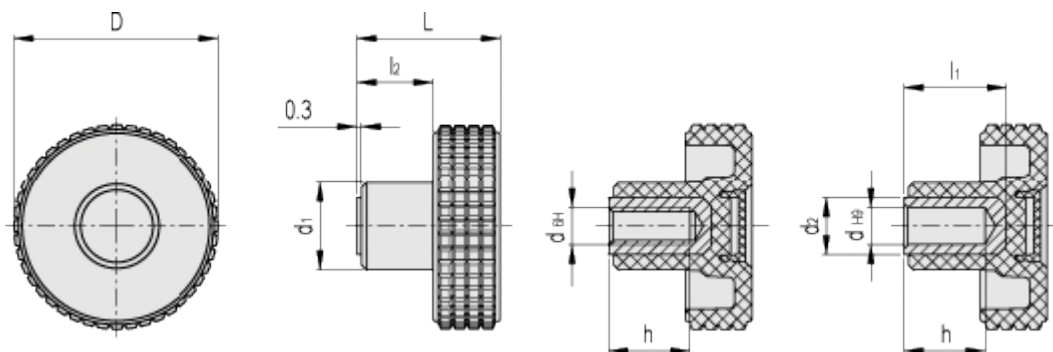

Data Sheet

Article number: 23020346166

Description: E+G Fingregreb MBT.70-B-M14-C6, red centre cap

Measures

D = 70

d1 = 24

d2 = -

dH6 = M14

dH9 = -

h = 20

L = 42

l1 = -

l2 = 20.5